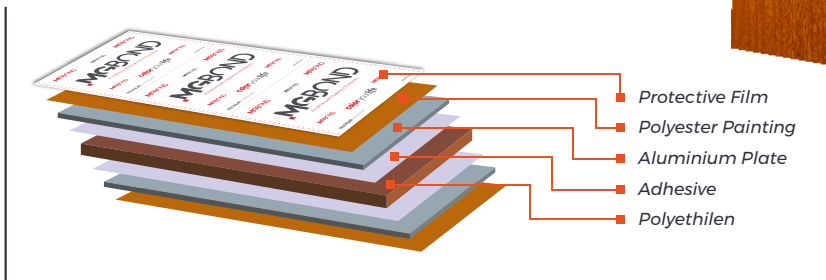

ALUMINIUM
COMPOSITE PANEL
PRODUCTION

ALUMINIUM
FLAT ROLLED
PRODUCTION

MGBOND

PREMIUM QUALITY ALUMINIUM COMPOSITE PANEL

GENERAL INFORMATIONS

<i>Available Size</i>	<i>Standard</i>	<i>Options</i>
Width	1.250 mm	1.000 mm - 1.220 mm, 1.500 mm - 2.000 mm
Length	3.200 mm	2.000 mm - 6.000 mm
Total Thickness	2 mm - 3 mm - 4 mm - 5 mm - 6 mm	
Aluminium Thickness	0.21 mm - 0.30 mm - 0.40 mm - 0.50 mm	
Surface and Color Options	Brushed, Mirror, Wooden, Metallic, Gloss, PE, HDPE, PVDF Coating	
Packing	Wooden Pallet	

LAYERS OF ACP